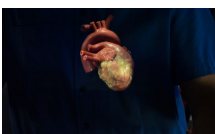

Exponate für Experimentarium

Stroboskop, Vision, USB-DAQ, Ethernetkomm., Kamerakontroll, LabVIEW

Umfeld: Ein technisches Experimentarium hat für eine Sonderausstellung verschiedene Exponate, mit welchen die Besucher mit sich selbst experimentieren können.

Unser Kunde: [Swiss science center Technorama](http://www.swiss-science-center.ch)

Exhibits for experimental exhibition

Stroboscop, Vision, USB-DAQ, Ethernetcomm., Cameracontroll, LabVIEW

Surroundings: A technical experimental exhibition arranges a special exhibiton with measurements on humans.

Aim: To make all the things you can measure on humans visual for the visitors. It should all be in a way, that the visitors are having fun and joy by exploring themselves.

Our contribution: Development of 10 exhibits in cooperation with internal specialists. Software concept and development.