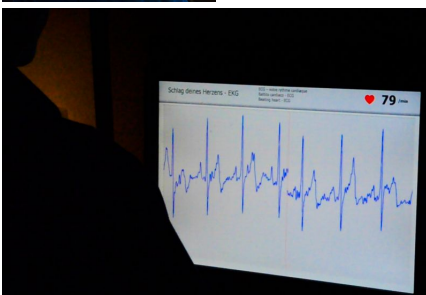

Exponate für Experimentarium

Stroboskop, Vision, USB-DAQ, Ethernetkomm., Kamerakontroll, LabVIEW

Umfeld: Ein technisches Experimentarium hat für eine Sonderausstellung verschiedene Exponate, mit welchen die Besucher mit sich selbst experimentieren können.

Unser Kunde: [Swiss science center Technorama](http://www.swiss-science-center.ch)

Exhibits for experimental exhibition

Stroboscop, Vision, USB-DAQ, Ethernetcomm., Cameracontroll, LabVIEW

Surroundings: A technical experimental exhibition arranges a special exhibiton with measurements on humans.

Aim: To make all the things you can measure on humans visual for the visitors. It should all be in a way, that the visitors are having fun and joy by exploring themselves.

Our contribution: Development of 10 exhibits in cooperation with internal specialists. Software concept and development.