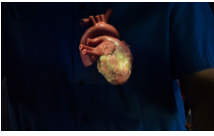

Exponate für Experimentarium

Stroboskop, Vision, USB-DAQ, Ethernetkomm., Kamerakontroll, LabVIEW

Umfeld: Ein technisches Experimentarium hat für eine Sonderausstellung verschiedene Exponate, mit welchen die Besucher mit sich selbst experimentieren können.

Unser Kunde: [Swiss science center Technorama](http://www.swiss-science-center.ch)

Exhibits for experimental exhibition

Stroboscop, Vision, USB-DAQ, Ethernetcomm., Cameracontroll, LabVIEW

Surroundings: A technical experimental exhibition arranges a special exhibiton with measurements on humans.

Aim: To make all the things you can measure on humans visual for the visitors. It should all be in a way, that the visitors are having fun and joy by exploring themselves.

Our contribution: Development of 10 exhibits in cooperation with internal specialists. Software concept and development.